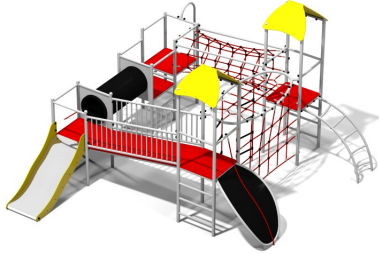

GERBERA

Code: GM444401-T

Physical

Climbing

Social

Crawling

Cognitive

Socialisation

Sliding down

Riding

Hanging

Getting across

Description

Five-towers multifunctional climbing set. Construction of the set is gavanized, powder painted and consists of pipes with rounded profile. Floor of the platform covered by PE plate with anti-slip dots. It's equipped with polypropylene 16mm ropes reinforced with steel core. The slide surface made of stainless steel, sides of the slide made of HDPE material. Optionally plastic slide can be fixed.

Playground device dedicated to children in age 3-15 years old.

Playground device consists of

- 2x towers with roof
- 3x towers without a roof
- 1x net climbing wall
- 2x rope ladders

- 1x entrance ramp with supporting rope
- 4x entrance ladder
- 1x curved entrance ladder
- 1x entrance climbing net
- 1x fire pipe
- 1x wavy slide
- 1x bridge
- 1x rope tunnel
- 1x tube tunnel

Product details

- Dimensions: 5,83 x 5,42 x 3,22 m
- Safety area: 8,84 x 8,9 m
- Free fall height: 2,0 m
- Age: > 3 years
- Certificate confirming compatibility with norm EN 1176

All images are for illustration purpose only and may vary from the actual product.