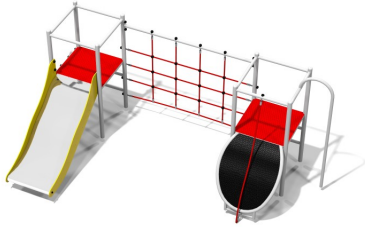

DAISY

Code: GM424401-T

Physical

Climbing

Social

Socialisation

Cognitive

Riding

Sliding down

Getting across

Hanging

Description

Two-towers multifunctional climbing set. Construction of the set is gavanized, powder painted and consists of pipes with rounded profile. Floor of the platform covered by PE plate with anti-slip dots. It's equipped with polypropylene 16mm ropes reinforced with steel core. The slide surface made of stainless steel, sides of the slide made of HDPE material. Optionally plastic slide can be fixed.

Playground device dedicated to children in age 3-15 years old.

Playground device consists of

- 2x tower
- 1x net climbing wall
- 1x wavy slide
- 2x entrance ladder

- 1x fire pipe
- 1x entrance ramp with supporting rope

Product details

- Dimensions: 4,33 x 2,25 x 1,80 m
- Safety area: 7,38 x 5,75 m
- Free fall height: 1,8 m
- The height of the platform: 0,9 m
- Age: > 3 years
- Certificate confirming compatibility with norm EN 1176