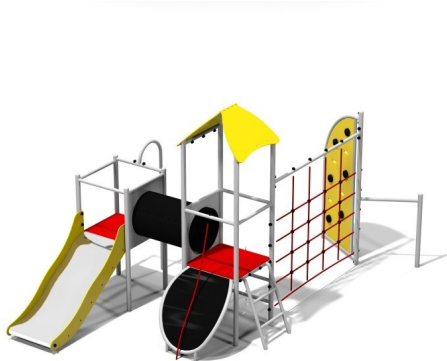

# CAMELLIA

Code: GM424402-T

Physical

Climbing

Social

Crawling

Cognitive

Socialisation

## Description

Two-towers multifunctional climbing set. Construction of the set is gavanized, powder painted and consists of pipes with rounded profile. Floor of the platforms covered by PE plate with anti-slip dots. It's equipped with polypropylene 16mm ropes reinforced with steel core. The slide surface made of stainless steel, sides of the slide made of HDPE material. Optionally plastic slide can be fixed.

## Playground device consists of

- 1x tower with roof
- 1x tower without roof
- 1x wavy slide
- 1x tube tunnel
- 1x net climbing wall
- 1x fire pipe

- 3x entrance ladder
- 1x entrance ramp with supporting rope
- 1x bar for training

### Product details

- Dimensions: 4,7 x 3,09 x 2,86 m
- Safety area: 8,19 x 6,07 m
- Free fall height: 2,0m
- Age: > 3 years
- Certificate confirming compatibility with norm EN 1176

See video for Camellia: