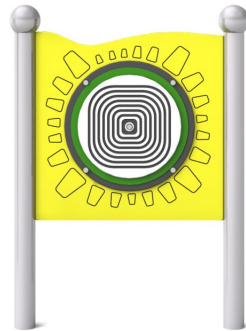

EDITO 8

Code: IS-TA-104

Description

A sensory board designed for creative play, adapted for use by children in wheelchairs. The toy features a board with a rotating disc displaying a spiral pattern that attracts attention and stimulates visual perception. The movable element engages children in play, encouraging interaction and developing their motor skills. This is a unique product that not only entertains but also supports a child's sensory development. The structure is made of black steel, galvanized, and powder-coated. The board is made of HDPE plastic. The pipes are topped with spherical decorative elements.

Playground device consists of

- 2 x posts
- 1 x board with a rotating disc featuring a spiral pattern

Product details

- Dimensions (LxWxH): 0,9 x 0,1 x 1,25 m
- Safety area: 3,9 x 3,1 m
- Age group: 2+
- Number of users: 1 person
- A certificate confirming compatibility with norm EN 1176
- Dimensional differences of no more than +/- 5% are allowed.

Materials

- The structure is made of black steel, galvanized, and powder-coated,
- Main structural profile dimensions: Ø76.1x2 mm,
- Structure color [RAL]: 9006,

- The board is made of 15 mm HDPE plastic,
- The rotating disc is made of HDPE plastic,
- Board color: yellow.