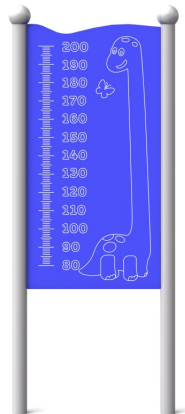

## Description

Educational board designed for creative play, suitable for use by children in wheelchairs. The toy features a board with a dinosaur cut-out and a height measuring scale [cm]. This unique product not only educates but also supports the sensory development of the child. The structure is made of black steel, galvanized, and powder-coated. The board is made of HDPE material. The pipes are topped with decorative spherical elements.

## Playground device consists of

- 2 x posts
- 1 x board with a dinosaur cut-out and a height measuring scale [cm]

## Product details

- Dimensions (LxWxH): 0,9 x 0,1 x 2,25 m
- Safety area (LxW): 3,9 x 3,1 m
- Age group: 2+
- Number of users: 1 person
- A certificate confirming compatibility with norm EN 1176
- Dimensional differences of no more than +/- 5% are allowed.

## Materials

- The structure is made of black steel, galvanized, and powder-coated.
- Main structural profile dimensions: Ø76.1x2 mm.
- Structure color [RAL]: 9006.
- The board is made of 15 mm HDPE plastic.