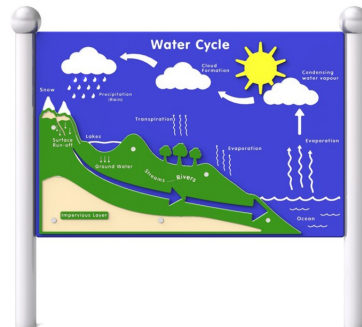

EDITO 16

Code: IS-TA-112

Description

A education board designed for observing the "Water Cycle," adapted for creative play by children in wheelchairs. The board features a colorful panel depicting the water cycle, including evaporation, cloud formation, precipitation, and transpiration. This unique product not only entertains but also educates. The structure is made of black steel, galvanized, and powder-coated. The board is made of HDPE plastic. The pipes are topped with spherical decorative elements.

Playground device consists of

- 2 x posts
- 1 x board with the "Water Cycle"

Product details

- Dimensions (LxWxH): 1.38 x 0.1 x 1.25 m
- Safety area: 4.38 x 3.1 m
- Age group: 2+
- Number of users: 2 people
- A certificate confirming compatibility with norm EN 1176
- Dimensional differences of no more than +/- 5% are allowed.