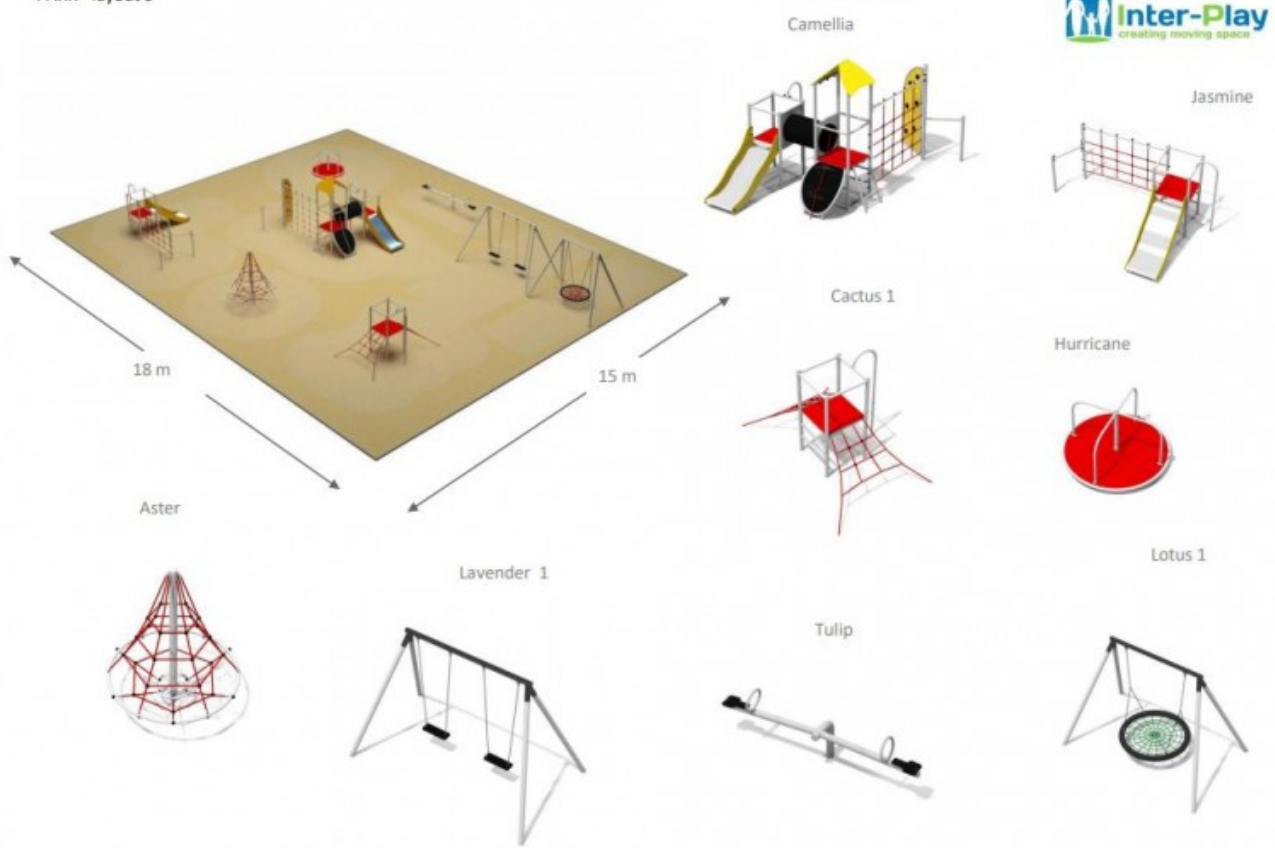

PARK layout 9

Code: GM0009-T

PARK 9 (as an example) - playground consisting of 8 devices:

- single swing [Lotus](#),
- double swing [Lavender](#),
- roundabout [Hurricane](#),
- seesaw [Tulip](#),
- net structure [Aster](#),
- climbing frame [Cactus](#)
- climbing frame [Jasmine](#),
- climbing frame [Camellia](#).

PARK - layout 9

www.inter-play.eu