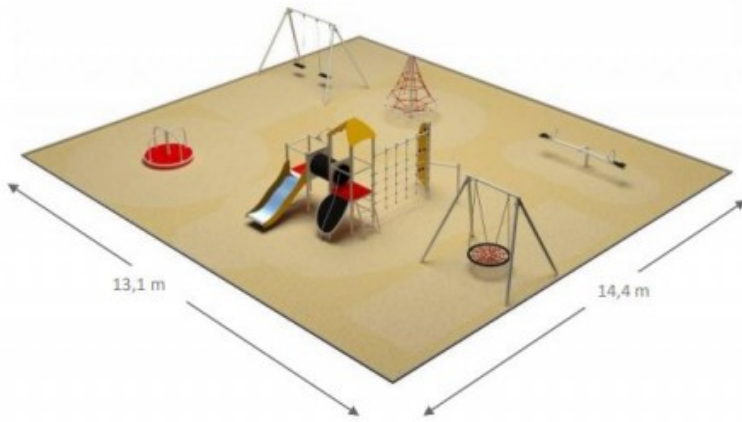

PARK layout 8

Code: GM0008-T

PARK 8 (as an example) - playground consisting of 6 devices:

- double swing [Lavender](#),
- roundabout [Hurricane](#),
- net structure [Aster](#),
- climbing frame [Camellia](#),
- single swing [Lotus](#),
- seesaw [Tulip](#).

PARK - layout 8

Camellia

Lotus 1

Lavender 1

Aster

Tulip

Hurricane

www.inter-play.eu