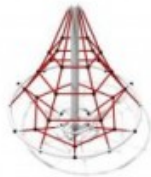

PARK layout 8

Code: GM0008-T

PARK 8 (as an example) - playground consisting of 6 devices:

- double swing [Lavender](#),
- roundabout [Hurricane](#),
- net structure [Aster](#),
- climbing frame [Camellia](#),
- single swing [Lotus](#),
- seesaw [Tulip](#).

PARK - layout 8

Camellia

Lotus 1

Lavender 1

Aster

Tulip

Hurricane

www.inter-play.eu