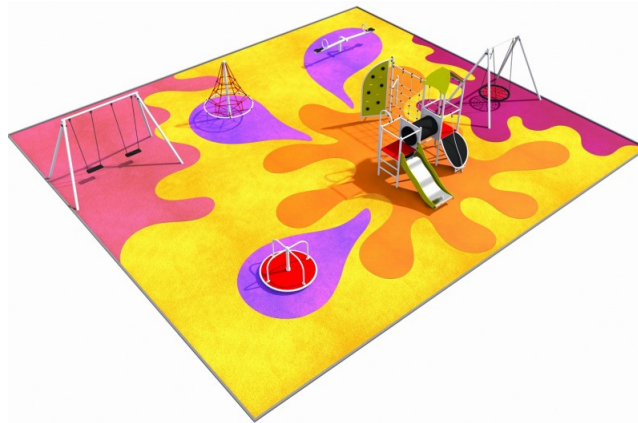

PARK layout 8

Code: GM0008-T

PARK 8 (as an example) - playground consisting of 6 devices:

- double swing [Lavender](#),
- roundabout [Hurricane](#),
- net structure [Aster](#),
- climbing frame [Camellia](#),
- single swing [Lotus](#),
- seesaw [Tulip](#).

PARK - layout 8

Camellia

Lotus 1

Lavender 1

Aster

Tulip

Hurricane

www.inter-play.eu