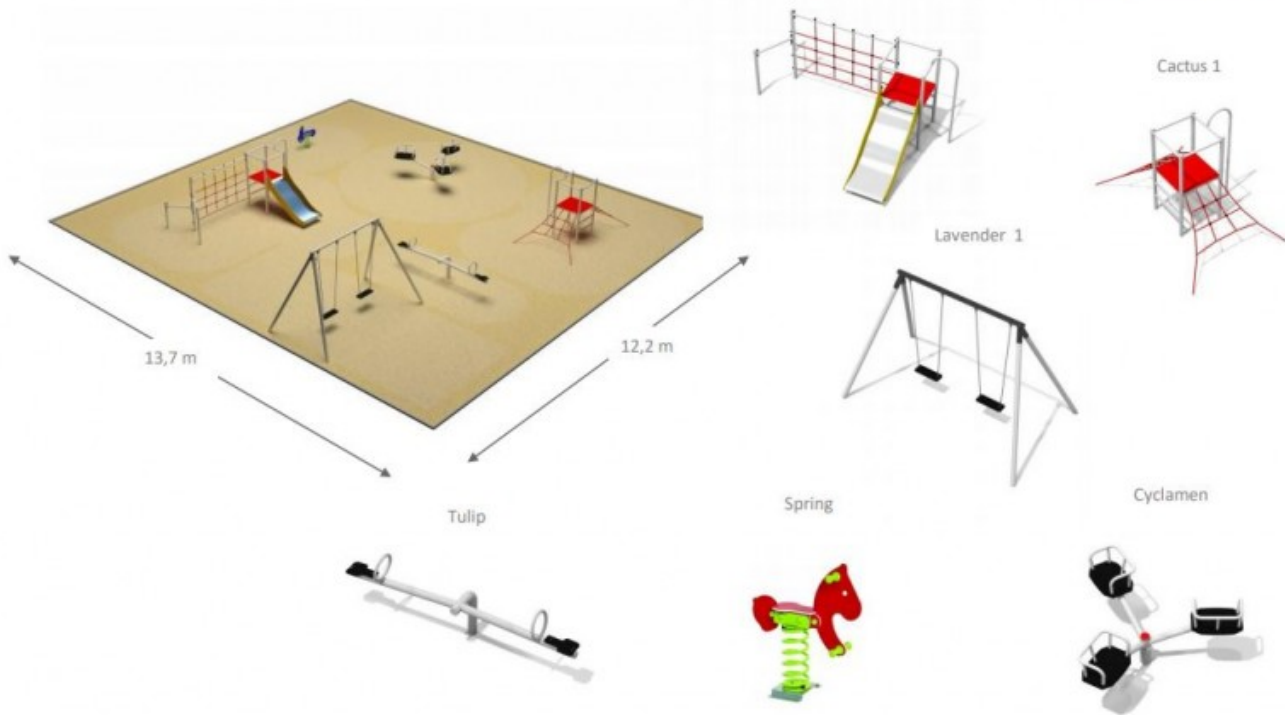

# PARK layout 5

Code: GM0005-T

PARK 5 (as an example) - playground consisting of 6 devices:

- double swing [Lavender](#),
- roundabout [Cyclamen](#),
- seesaw [Tulip](#),
- climbing frame [Cactus](#),
- climbing frame [Jasmine](#),
- spring.

PARK - layout 5

[www.inter-play.eu](http://www.inter-play.eu)