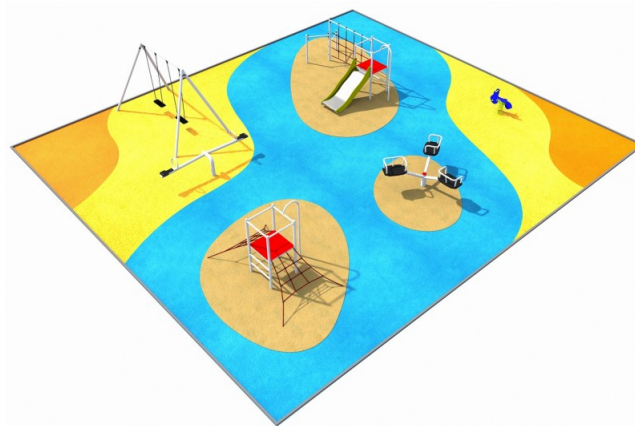

# PARK layout 5

Code: GM0005-T

PARK 5 (as an example) - playground consisting of 6 devices:

- double swing [Lavender](#),
- roundabout [Cyclamen](#),
- seesaw [Tulip](#),
- climbing frame [Cactus](#),
- climbing frame [Jasmine](#),
- spring.

PARK - layout 5

[www.inter-play.eu](http://www.inter-play.eu)