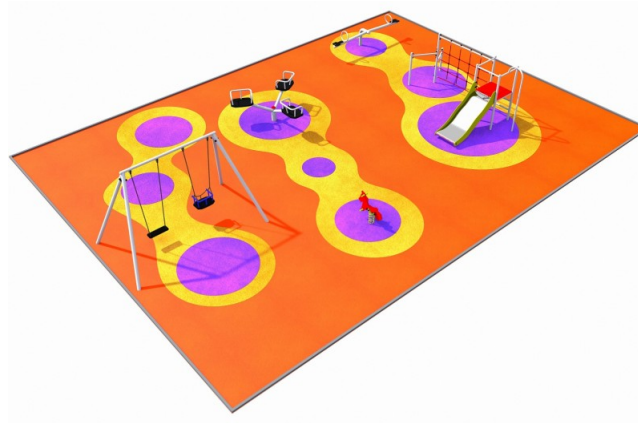

PARK layout 4

Code: GM0004-T

PARK 4 (as an example) - playground consisting of 5 devices:

- double swing [Lavender](#),
- roundabout [Cyclamen](#),
- seesaw [Tulip](#),
- climbing frame [Jasmine](#),
- spring.

PARK - layout 4

Jasmine

Lavender 1

Tulip

Spring

Cyclamen

www.inter-play.eu