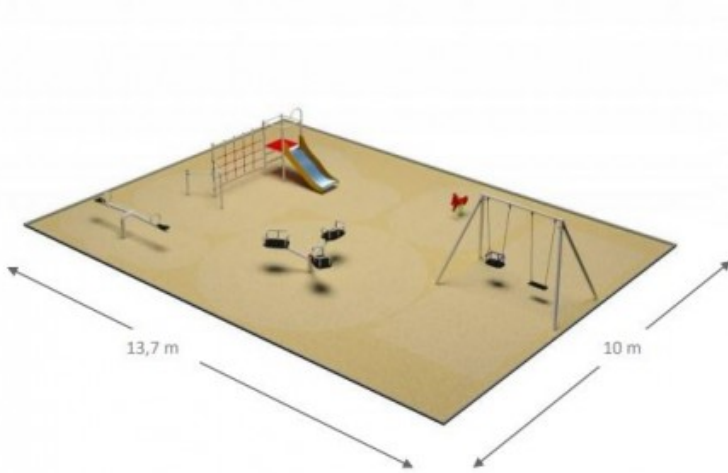

PARK layout 4

Code: GM0004-T

PARK 4 (as an example) - playground consisting of 5 devices:

- double swing [Lavender](#),
- roundabout [Cyclamen](#),
- seesaw [Tulip](#),
- climbing frame [Jasmine](#),
- spring.

PARK - layout 4

Jasmine

Lavender 1

Tulip

Spring

Cyclamen

www.inter-play.eu