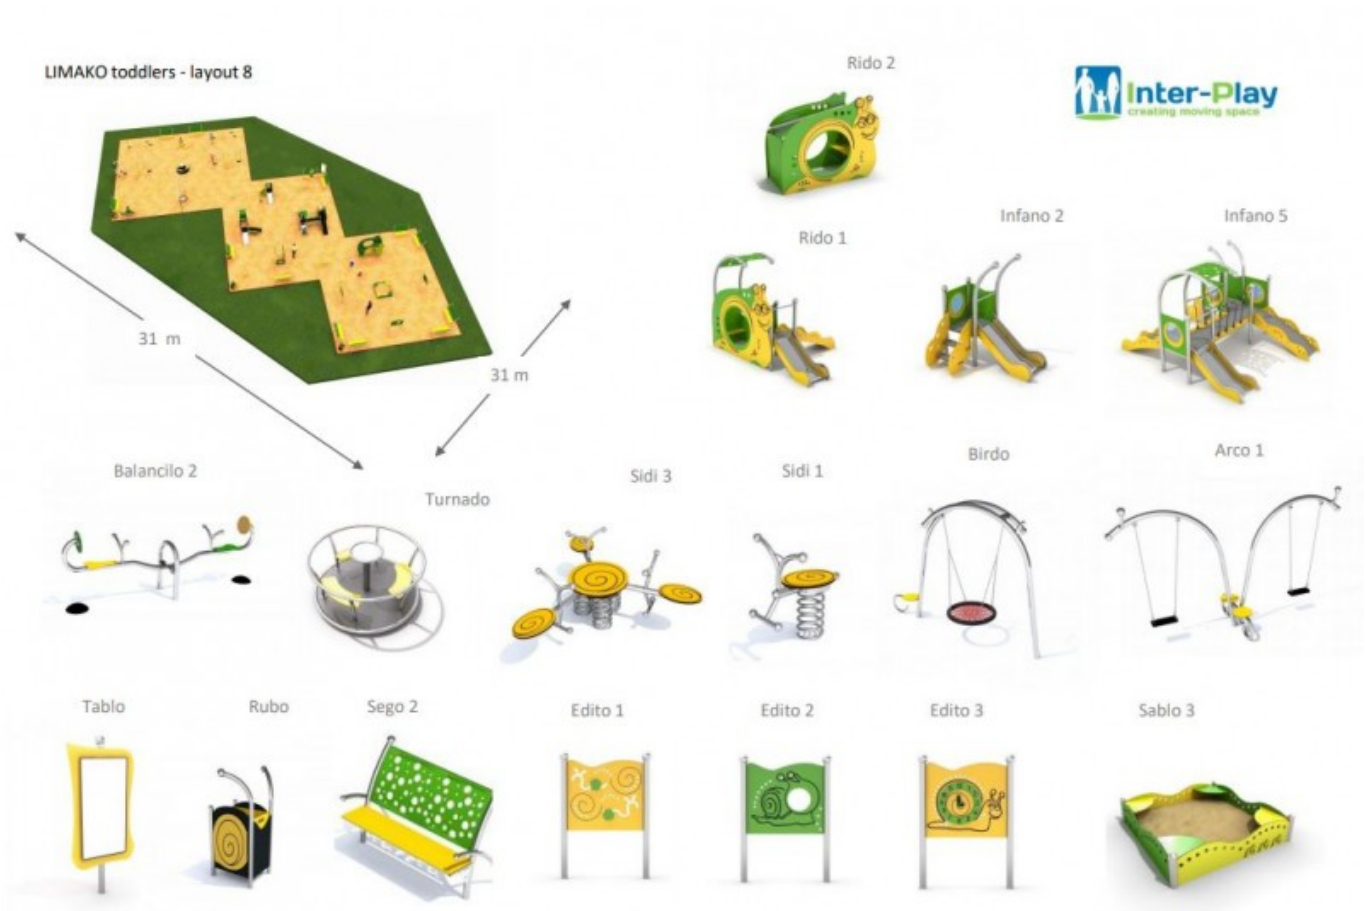

LIMAKO for toddlers layout 8

Code:

Layout LIMAKO toddlers 8 - playground consisting of 38 devices:

- two double swings [Arco](#),
- swing [Birido](#),
- two springs [Sidi 1](#),
- two springs [Sidi 2](#),
- spring [Sidi 3](#),
- climbing frame [Infano 5](#),
- climbing frame [Infano 2](#),
- climbing frame [Infano 1](#),
- climbing frame [Rido 1](#),
- climbing frame [Rido 2](#),
- roundabout [Turnado](#),
- two seesaws [Balancilo 2](#),
- multifuncional board [Edito 1](#),
- multifuncional board [Edito 2](#),
- multifuncional board [Edito 3](#),
- sandbox [Sablo](#),
- three rubbish bins [Rubo](#),
- information board [Tablo](#),
- 14 benches [Sego 2](#).

Playground is dedicate for children in age 1-6 years old.

Area for that playground is 467 m2.

The playground can be modify as you wish.

For more information contact with our team member who help you with any queries you will have.