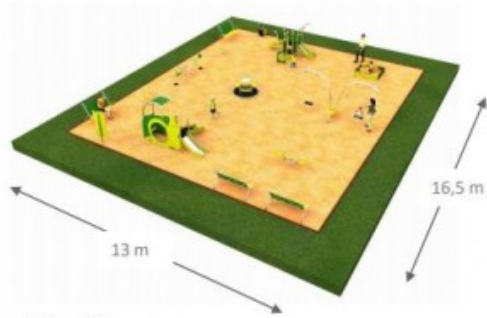

# LIMAKO for toddlers layout 6

Code:

**Layout LIMAKO toddlers 6** - playground consisting of 15 devices:

- double swing [Arco](#),
- two springs [Sidi 1](#),
- spring [Sidi 2](#),
- climbing frame [Infano 6](#),
- climbing frame [Rido 1](#),
- roundabout [Turnado](#),
- seesaw [Balancilo 2](#),
- sandbox [Sablo](#),
- rubbish bin [Rubo](#),
- information board [Tablo](#),
- four benches [Sego 2](#).

Playground is dedicate for children in age 1-6 years old.

Area for that playground is 222,75 m<sup>2</sup>.

The playground can be modify as you wish.

For more information contact with our team member who help you with any queries you will have.

LIMAKO toddlers - layout 6

Rido 1

Infano 6

Balancilo 2

Turnado

Arco 1

Sidi 1

Tablo