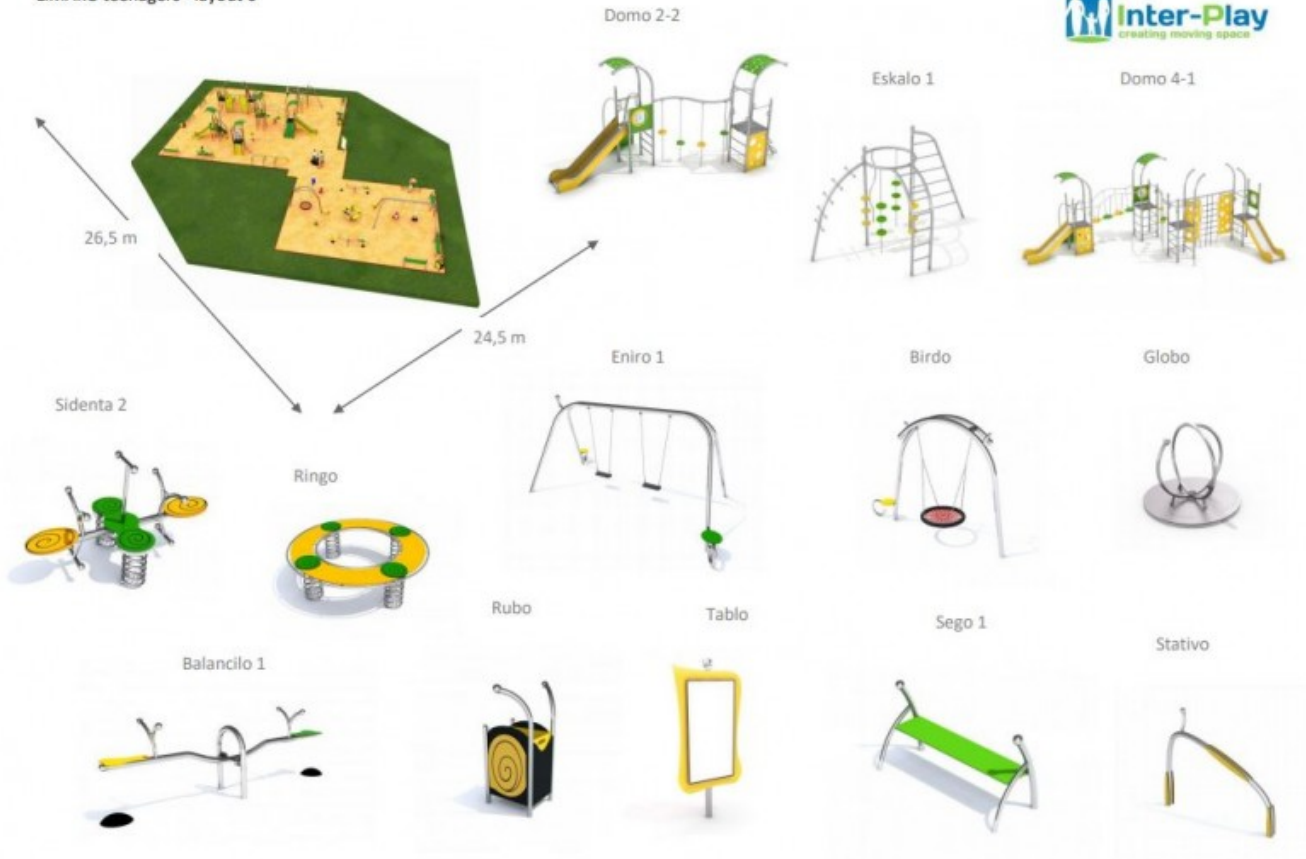

LIMAKO for teenagers layout 6

Code:

Layout LIMAKO teenager 6 - playground consisting of 28 devices:

- double swing [Eniro](#),
- swing [Birido](#),
- climbing frame [Eskalo 1](#),
- climbing frame [Domo 2-2](#),
- climbing frame [Domo 4-1](#),
- roundabout [Globo](#),
- spring [Sidenta 2](#),
- two seesaws [Balancilo 1](#),
- three bicycle racks [Stativo](#),
- information board [Tablo](#),
- three rubbish bins [Rubo](#),
- 11 benches [Sego 1](#).

Playground is dedicate for children in age 6-12 years old.

Area for that playground is 377,50 m2.

The playground can be modify as you wish.

For more information contact with our team member who help you with any queries you will have.

LIMAKO teenagers - layout 6

www.inter-play.eu