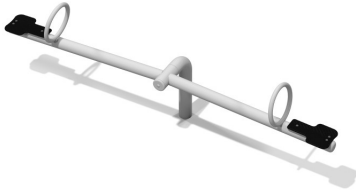

# TULIP

Code: GM1652-T

Physical

Swinging

Social

Socialisation

## Description

Seesaw dedicated for 2 people, made of galvanized steel and powder painted. Color of construction is grey, the colour of seats is black. Seesaw dedicated to children in age 3-16.

Note! The seesaw supplied without bumpers.

## Playground device consists of

- 1x main post
- 1x arm
- 2x round handles
- 2x anti-slip seats

## Product details

- Dimensions: 2,80 x 0,51 x 0,90 m
- Safety area: 2,51 x 4,80 m
- Free fall height: 0,90 m
- Age: 3-16
- A certificate confirming compatibility with norm EN 1176